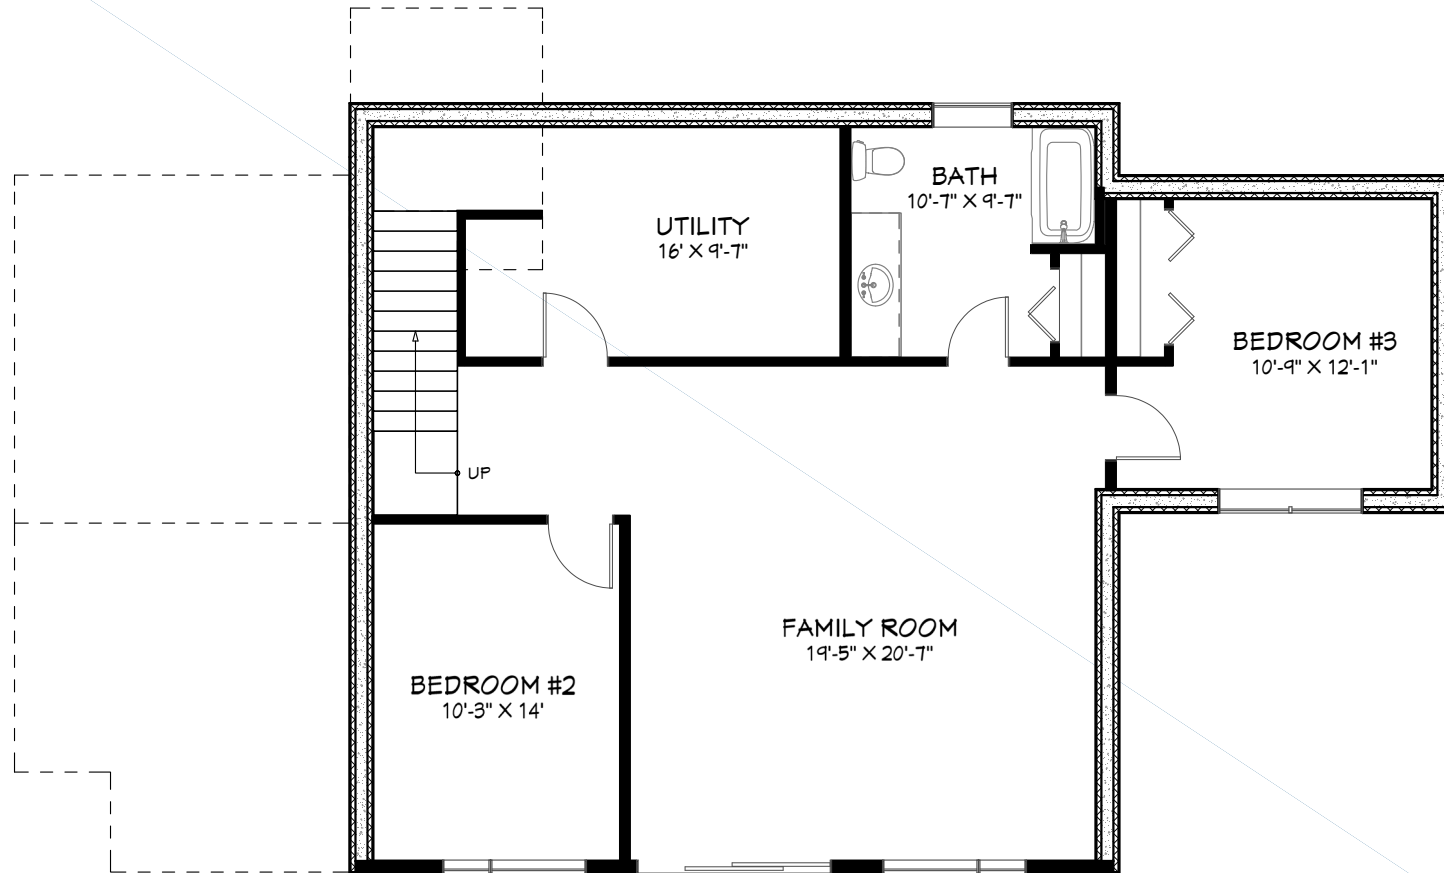

DIMENSIONS

Width: 60'
Depth: 36'

SUMMER 2026

SQUARE FOOTAGE

Walkout Basement: 1,054 sq.ft.
Main Floor: 1,220 sq.ft.
Total Living Area: **2,274 sq.ft.**

WALKOUT BASEMENT

Visit our website for more information
www.linwoodhomes.com

Designs, Images & Plans © Linwood Homes Ltd.

DIMENSIONS

Width: 60'
Depth: 36'

SUMMER 2026

SQUARE FOOTAGE

Walkout Basement: 1,054 sq.ft.
Main Floor: 1,220 sq.ft.
Total Living Area: 2,274 sq.ft.

MAIN FLOOR

Visit our website for more information
www.linwoodhomes.com