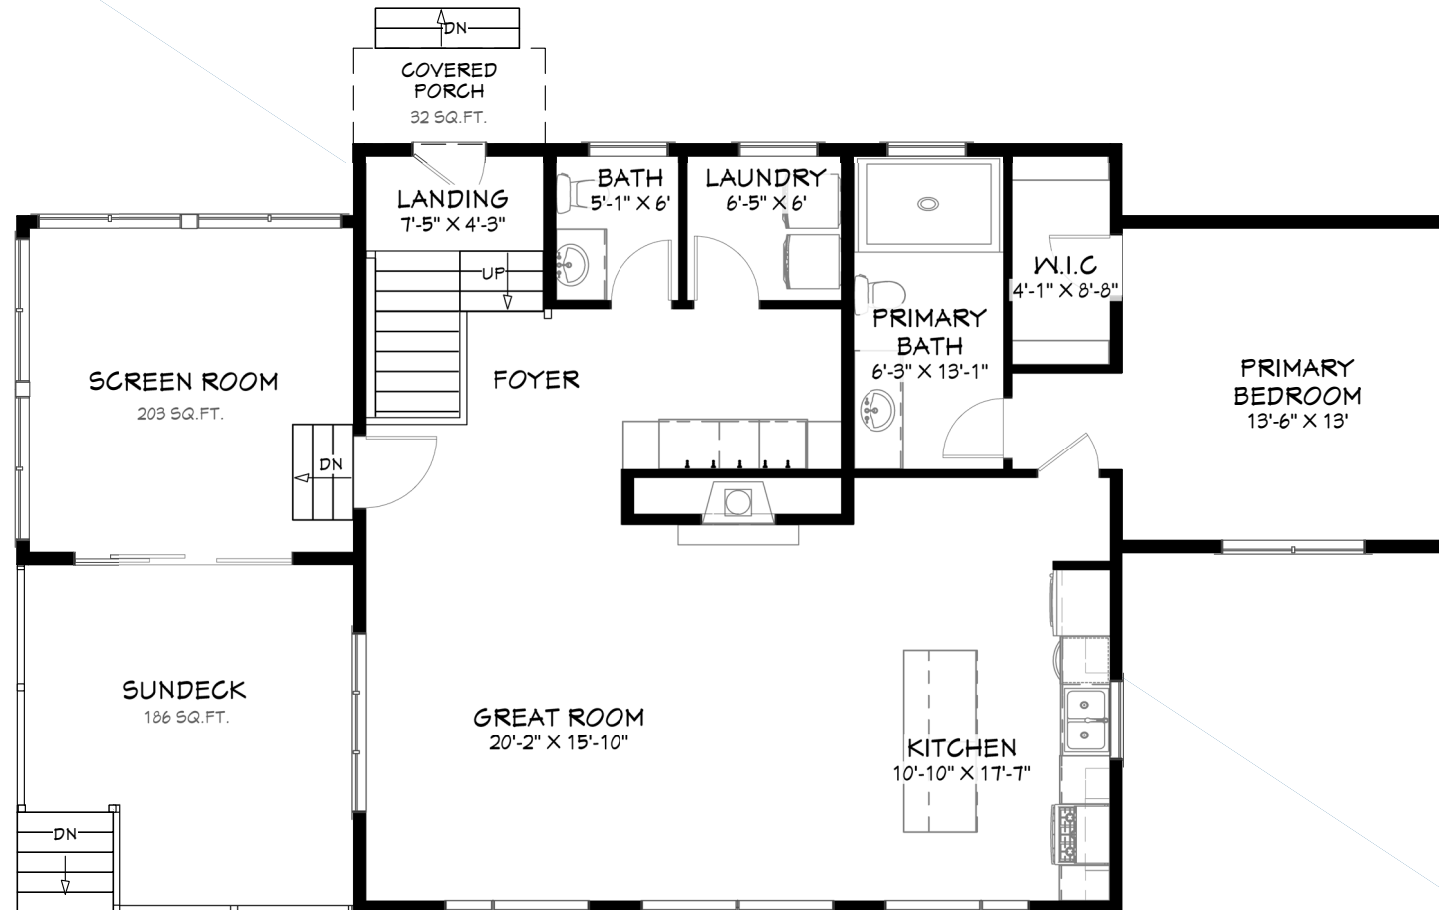

DIMENSIONS

Width: 60'
Depth: 36'

SUMMER 2026

SQUARE FOOTAGE

Walkout Basement: 1,054 sq.ft.
Main Floor: 1,220 sq.ft.
Total Living Area: **2,274 sq.ft.**

WALKOUT BASEMENT

Visit our website for more information
www.linwoodhomes.com

Designs, Images & Plans © Linwood Homes Ltd.

DIMENSIONS

Width: 60'
Depth: 36'

SUMMER 2026

SQUARE FOOTAGE

Walkout Basement: 1,054 sq.ft.
Main Floor: 1,220 sq.ft.
Total Living Area: 2,274 sq.ft.

MAIN FLOOR

Visit our website for more information
www.linwoodhomes.com